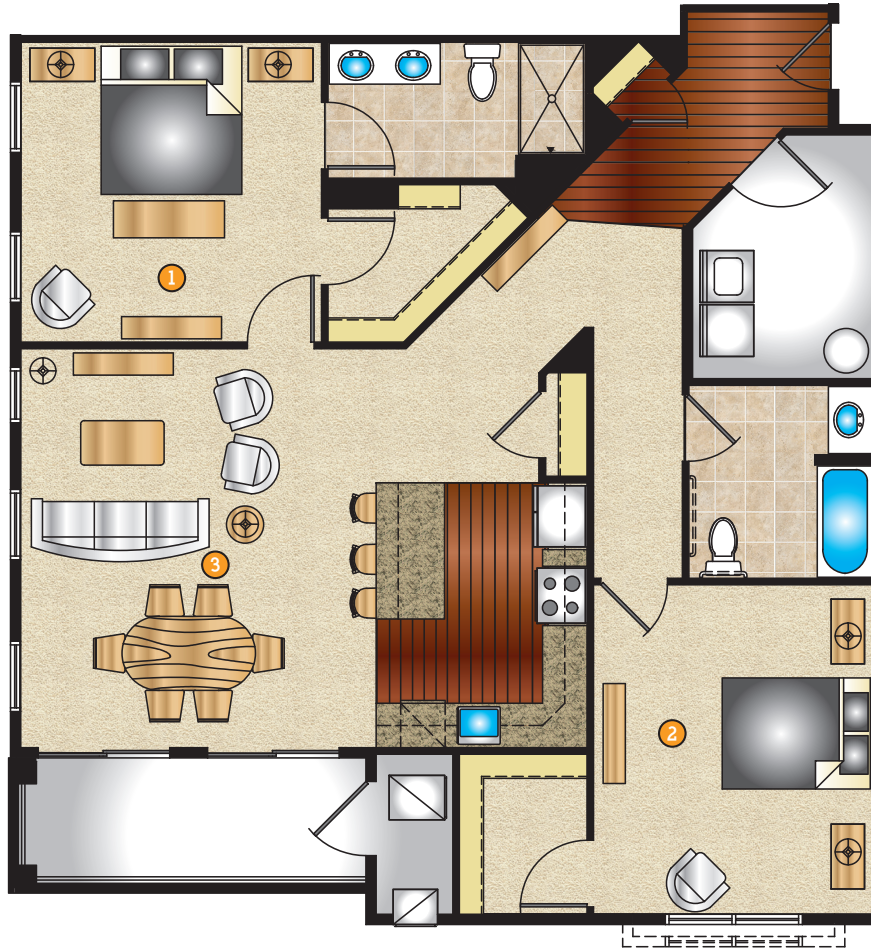

The Westminster

- 1,462 Sq. Feet
- Balcony 95 Sq. Feet
- 2 Bedroom
- 2 Bath

- 1 Master Bedroom
13' - 5" x 13' - 3"
- 2 Bedroom 2
12' - 6" x 14' - 10"
- 3 Living/Dining Area
15' - 11" x 17' - 10"

Plans and furnishings are for marketing purposes only, and are not to scale. Please inspect construction, subdivision, utility, landscape and other plans available through leasing center for complete and specific information. Actual locations may vary and items shown or not shown on this place are subject to errors, omissions and field changes.