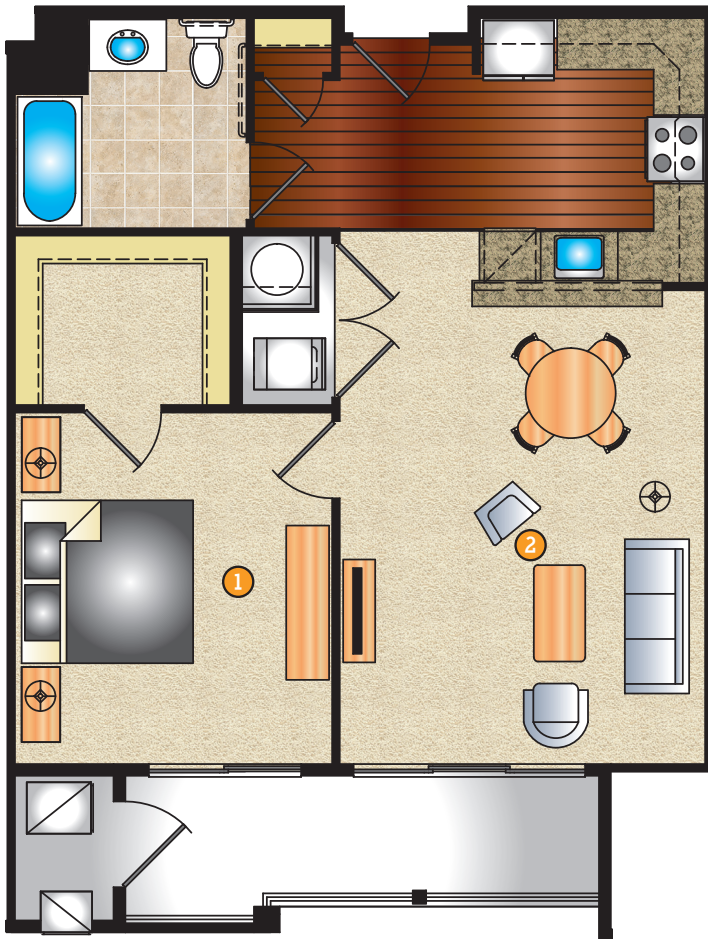

The Chelsea

- 847 Sq. Feet
- Balcony 97 Sq. Feet
- 1 Bedroom
- 1 Bath

2ND-5TH FLOOR

- ① Bedroom
12' - 3" x 13' - 7"
- ② Living/Dining Area
13' - 11" x 18' - 2"

Plans and furnishings are for marketing purposes only, and are not to scale. Please inspect construction, subdivision, utility, landscape and other plans available through leasing center for complete and specific information. Actual locations may vary and items shown or not shown on this place are subject to errors, omissions and field changes.