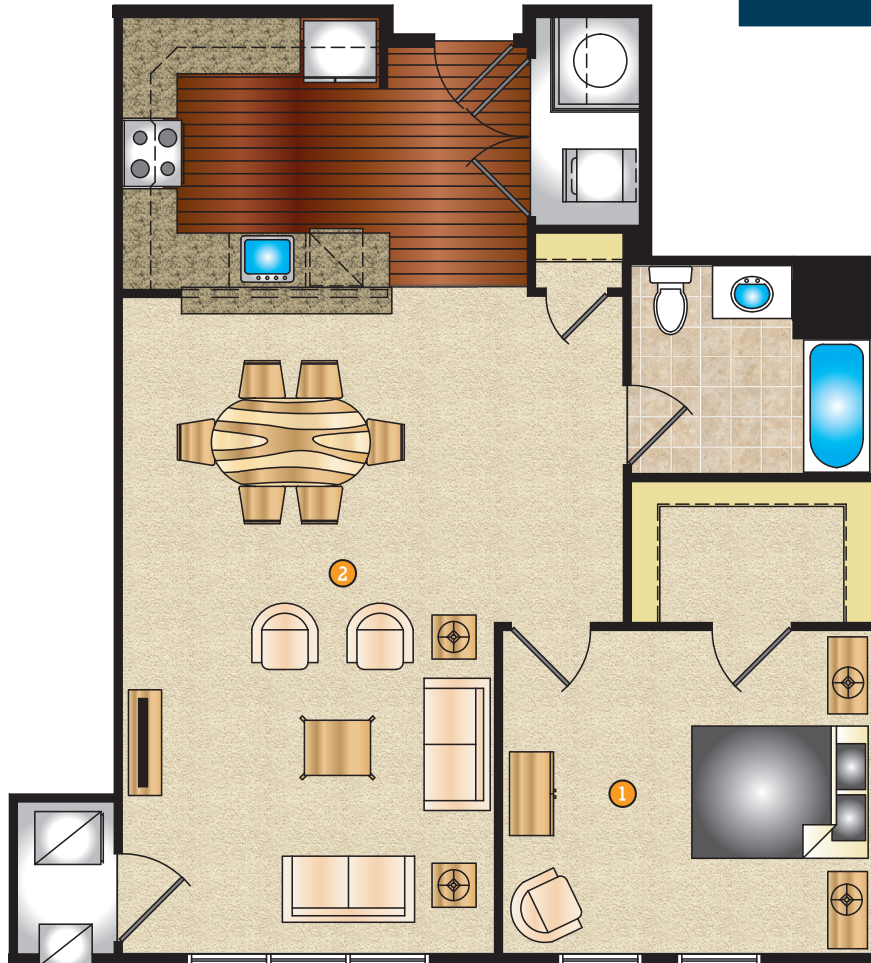

The Kensington

- 1,000 Sq. Feet
- 1 Bedroom
- 1 Bath

2ND FLOOR

- ① Bedroom
13' - 10" x 12' - 1"
- ② Living/Dining Area
13' - 10" x 24' - 7"

Plans and furnishings are for marketing purposes only, and are not to scale. Please inspect construction, subdivision, utility, landscape and other plans available through leasing center for complete and specific information. Actual locations may vary and items shown or not shown on this place are subject to errors, omissions and field changes.