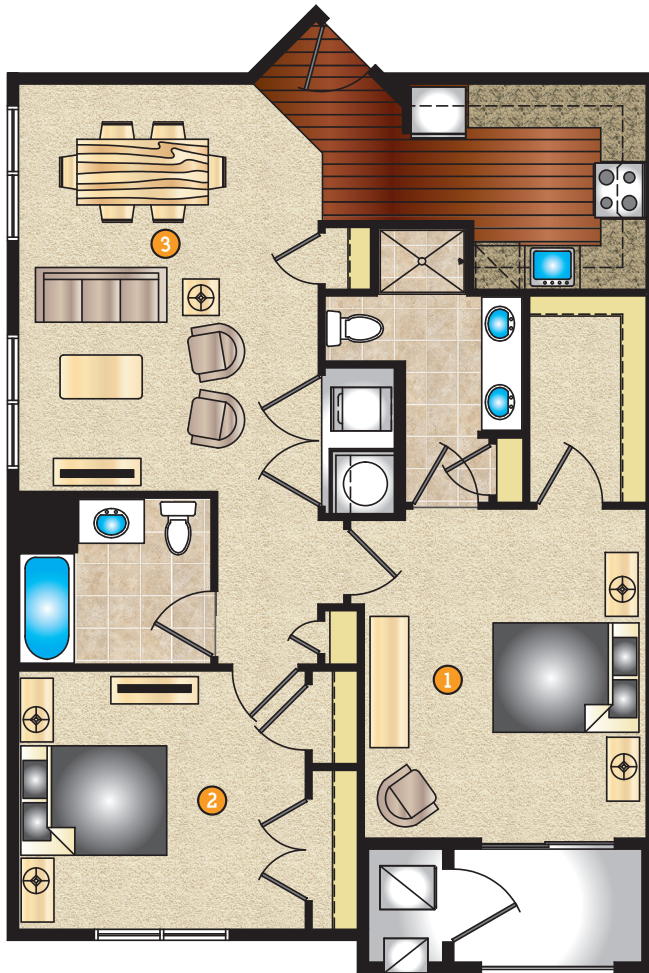

The Manchester

- 1,149 Sq. Feet
- Balcony 47 Sq. Feet
- 2 Bedroom
- 2 Bath

1ST FLOOR

- ① Master Bedroom
12' - 8" x 14' - 11"
- ② Bedroom 2
12' - 2" x 11' - 8"
- ③ Living/Dining Area
13' - 7" x 18' - 6"

Plans and furnishings are for marketing purposes only, and are not to scale. Please inspect construction, subdivision, utility, landscape and other plans available through leasing center for complete and specific information. Actual locations may vary and items shown or not shown on this place are subject to errors, omissions and field changes.