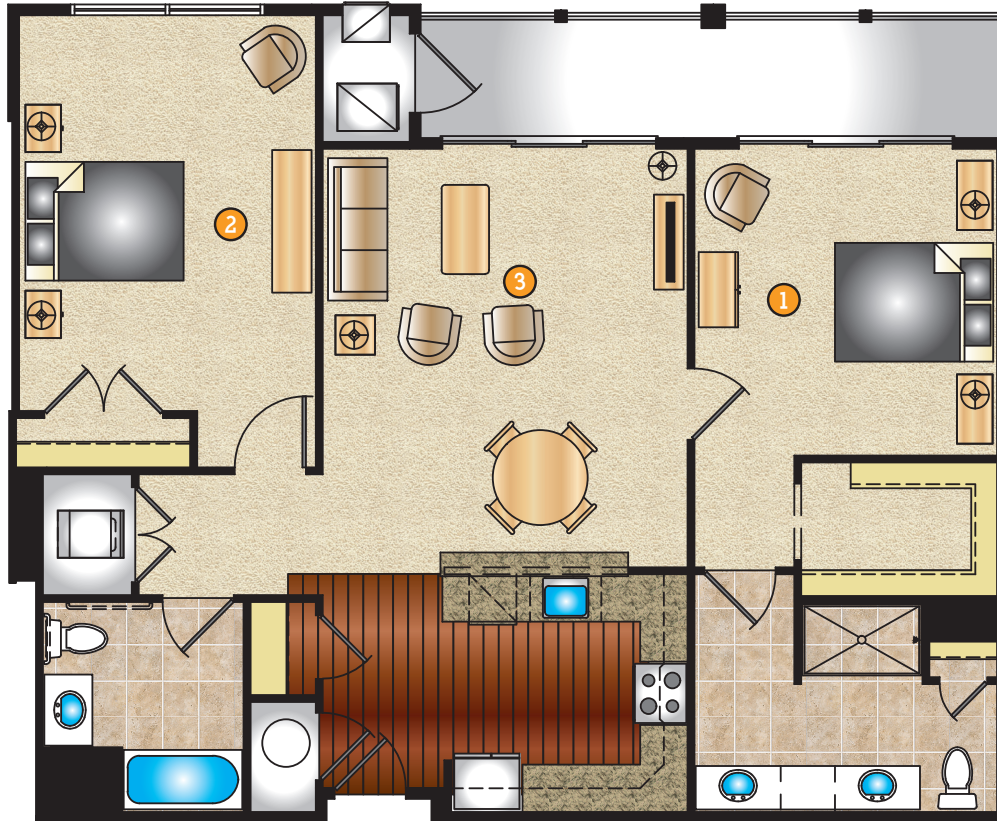

# The Royal

- 1,293 Sq. Feet
- Balcony 126 Sq. Feet
- 2 Bedroom
- 2 Bath

## 2ND-5TH FLOOR

- ① Master Bedroom  
12' - 7" x 12' - 10"
- ② Bedroom 2  
12' - 4" x 16' - 7"
- ③ Living/Dining Area  
15' - 1" x 17' - 4"

Plans and furnishings are for marketing purposes only, and are not to scale. Please inspect construction, subdivision, utility, landscape and other plans available through leasing center for complete and specific information. Actual locations may vary and items shown or not shown on this place are subject to errors, omissions and field changes.