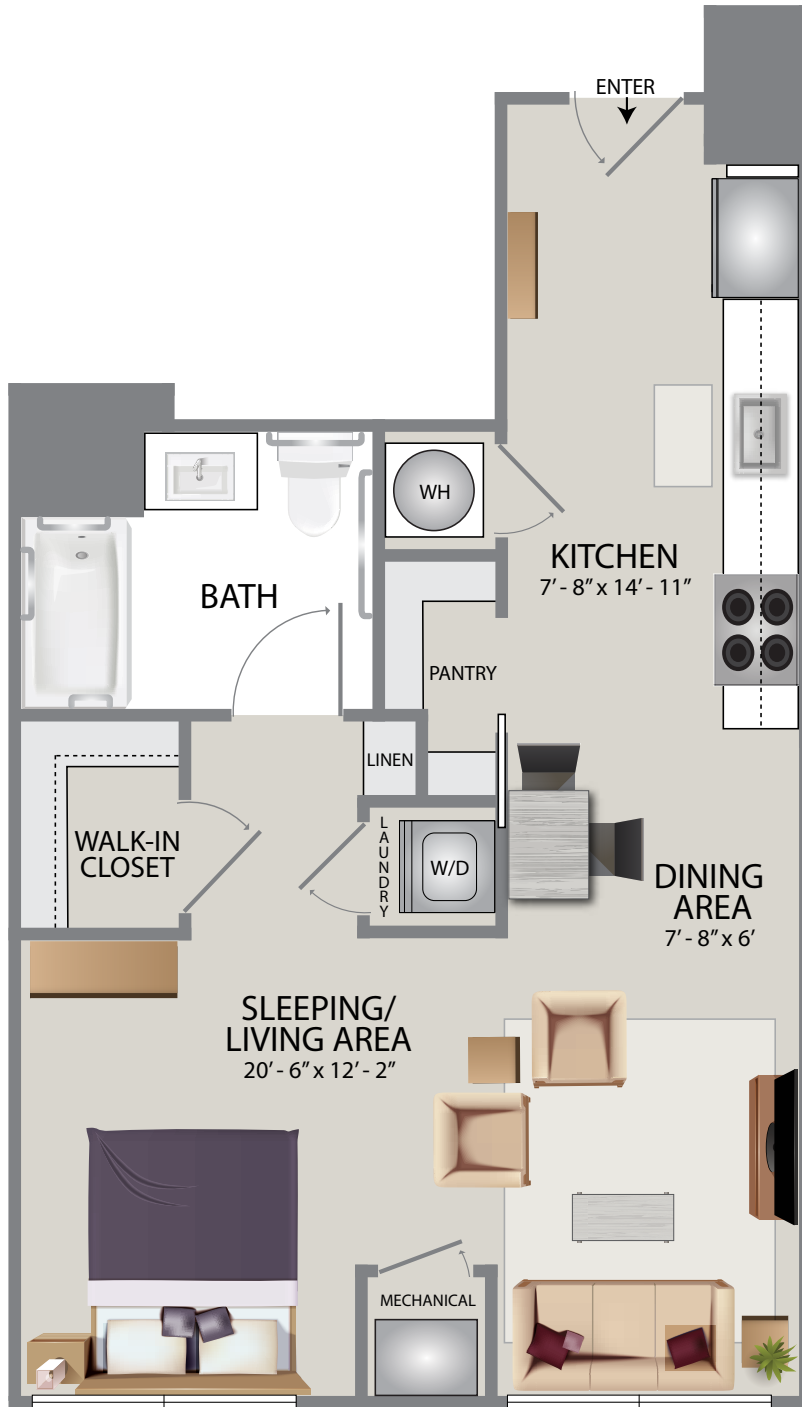

# Dover

- 600 Sq. Ft.
- Studio
- 1 Bath

2ND - 5TH FLOOR

Plans and furnishings are for marketing purposes only, and are not to scale. Please inspect construction, subdivision, utility, landscape and other plans available through leasing center for complete and specific information. Actual locations may vary and items shown or not shown on this place are subject to errors, omissions and field changes.