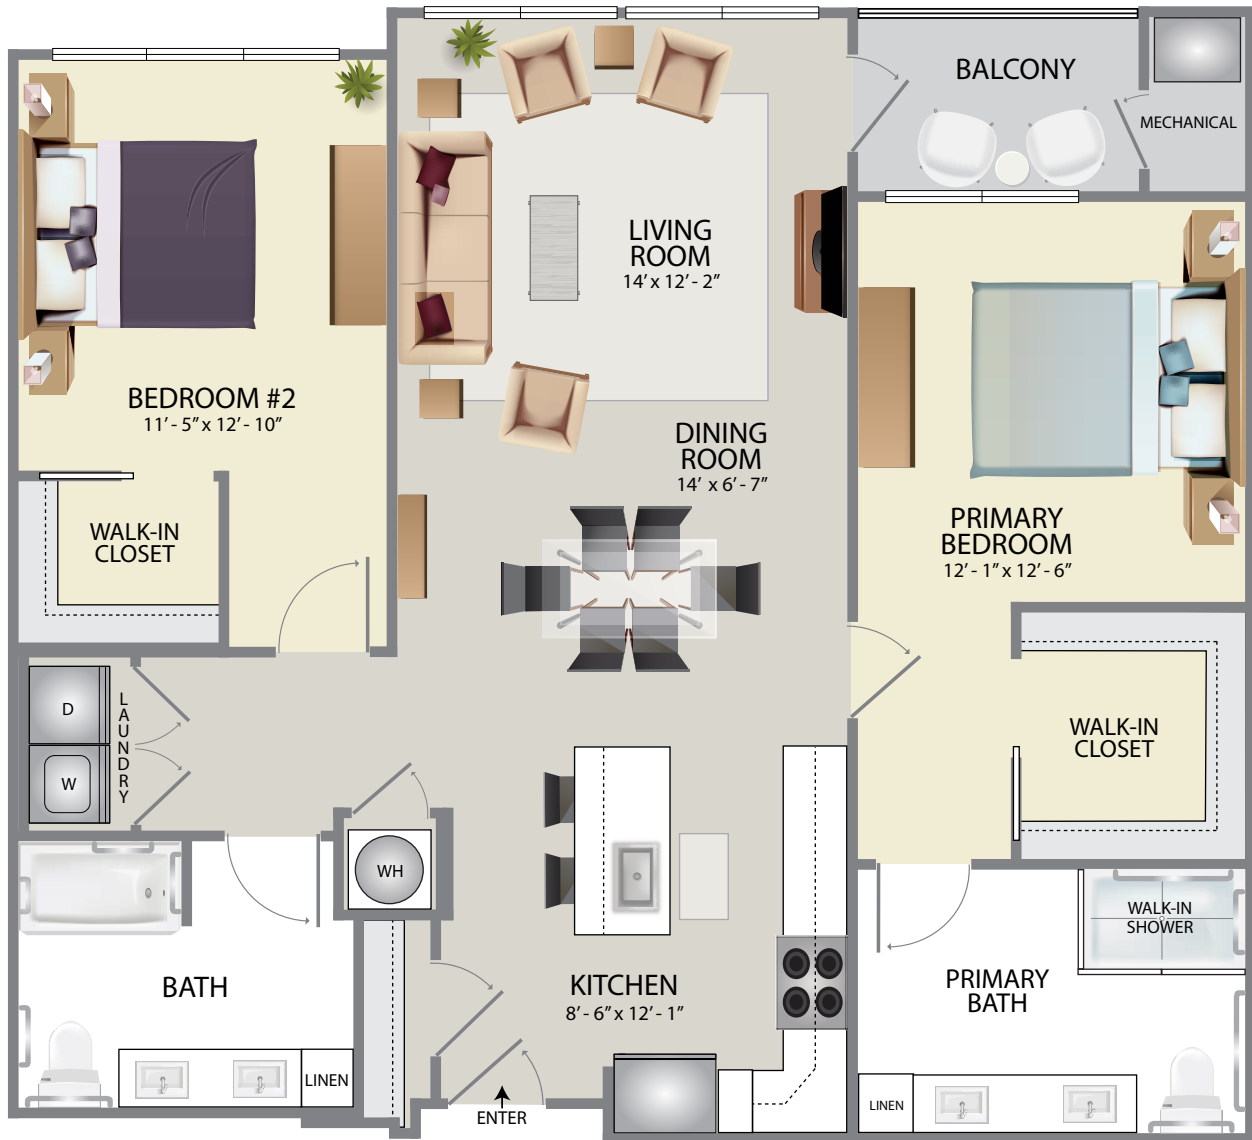

Lucerne

- 1,250 Sq. Ft.
- 2 Bedroom
- 2 Bath
- Balcony

2ND - 5TH FLOOR

Plans and furnishings are for marketing purposes only, and are not to scale. Please inspect construction, subdivision, utility, landscape and other plans available through leasing center for complete and specific information. Actual locations may vary and items shown or not shown on this place are subject to errors, omissions and field changes.