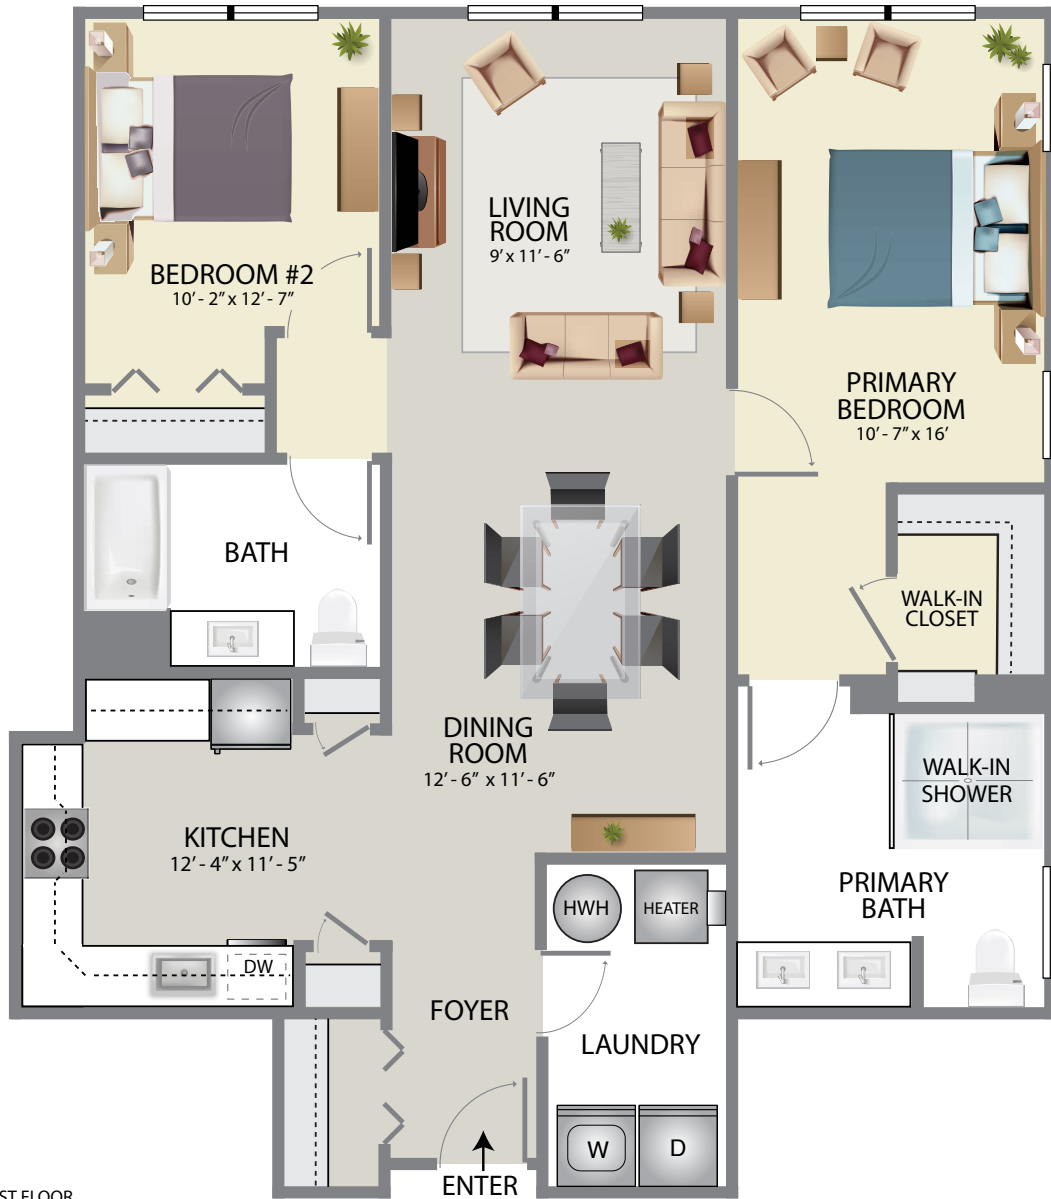

# Premier C3

- 1,230 Sq. Feet
- 2 Bedroom
- 2 Bath

1ST FLOOR

Plans and furnishings are for marketing purposes only, and are not to scale. Please inspect construction, subdivision, utility, landscape and other plans available through leasing center for complete and specific information. Actual locations may vary and items shown or not shown on this place are subject to errors, omissions and field changes.